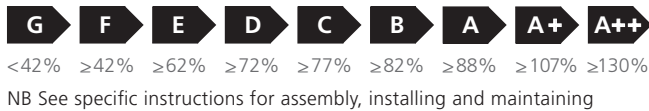

ErP PRODUCT FICHE
EU Commission Delegated
Regulation 65 / 2014

hi-flame
MULTI FUEL STOVES
www.hi-flame.com

Trademark	Graphite
Product Name & Model Number	Graphite 8 / GR908
Product Description	Solid Fuel Roomheater (Wood)
CE EN Standard Type Test	EN 13240:2001 + Amd 2:2004
EU Notified Test Body / Number	SGS / EU No 0608
Nominal Heat Output	8.0 kW
Nominal Net Efficiency	78.0%
Nominal Gross Efficiency	71.0%
Seasonal Efficiency / EEI <small>Under average climate</small>	70.2% / 104
Seasonal space heating energy efficiency band	A