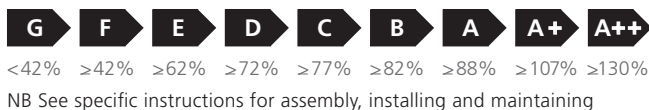

ErP PRODUCT FICHE
EU Commission Delegated
Regulation 65 / 2014

hi-flame
MULTI FUEL STOVES
www.hi-flame.com

Trademark	Graphite
Product Name & Model Number	Graphite 8 / GR908
Product Description	Solid Fuel Roomheater (Wood)
CE EN Standard Type Test	EN 13240:2001 + Amd 2:2004
EU Notified Test Body / Number	SGS / EU No 0608
Nominal Heat Output	8.0 kW
Nominal Net Efficiency	78.0%
Nominal Gross Efficiency	71.0%
Seasonal Efficiency / EEI <small>Under average climate</small>	70.2% / 104
Seasonal space heating energy efficiency band	A